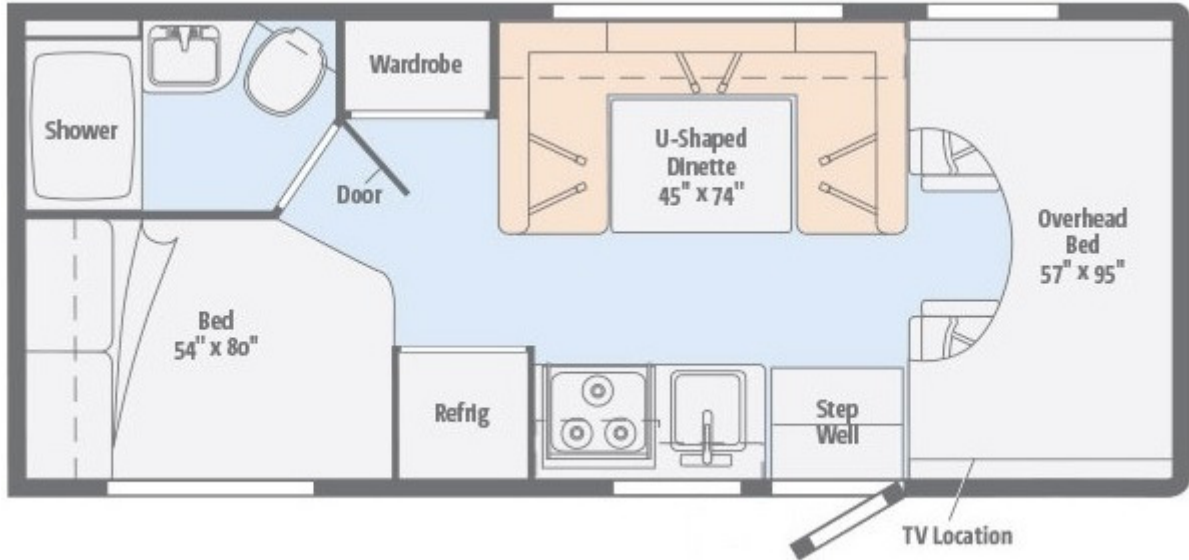

Phone 815-726-1900 Fax 815-726-1929
 1697 New Lenox Rd. Joliet, Illinois 60433

2015 Winnebago Minnie Winnie 22R

▲ Weights & Measures

	22R
Length	23'10"
Exterior Height ¹	11'
Exterior Width ²	8'5.5"
Exterior Storage ³ (cu. ft.)	61.1
Awning Length	14'
Interior Height	6'10"
Interior Width	8'
Freshwater Tank Capacity ⁴ (gal.)	40
Water Heater Capacity (gal.)	6
Holding Tank Capacity - Black/Gray ⁴ (gal.)	21/24
LP Capacity ⁵ (gal.)	18
Fuel Capacity (gal.)	55
GCVWR ⁶ (lbs.)	13,000/18,500(A)
GVWR (lbs.)	11,500(A)
GAWR - Front (lbs.)	4,600(A)
GAWR - Rear (lbs.)	7,800(A)
Wheelbase	158"